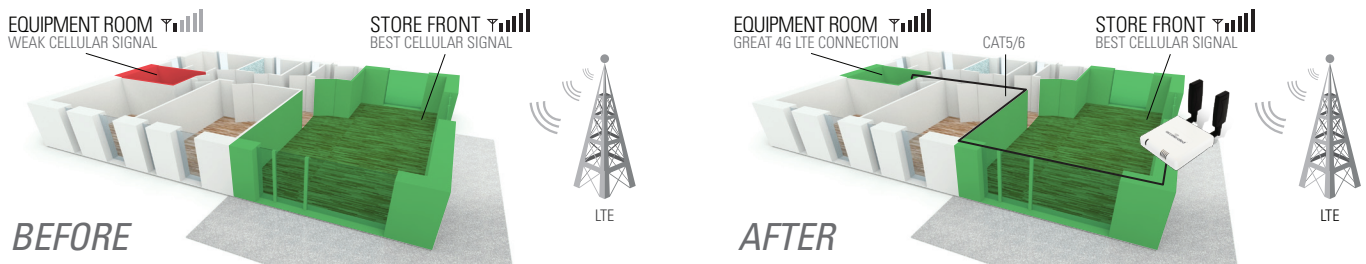

Are you satisfied with the USB Cellular connection on your existing router?

Accelerate your 4G LTE data connection with the 6300 Series LTE Cellular Router!

The Accelerated 6300 Series LTE Cellular Router allows you to relocate your cellular modem away from the equipment room, to the area with the strongest cellular signal. The 6300 is not a “booster” or an “antenna”, rather it captures the best cellular signal by placing the 6300 in the location where the cellular the signal is strongest. This enhances your cellular performance while saving the expense of replacing existing infrastructure. Using the Cellular Router will improve your 4G LTE Data reliability, latency and throughput at all locations.

The 6300 can be remotely located up to 300 feet from your existing router, and unlike remote antennas which use expensive low loss COAX cabling, the 6300 connects via standard ethernet and you will have NO loss in speed or signal strength.

COMPATIBLE USBs

NETGEAR 340U
BEAM

SIERRA WIRELESS
313U MOMENTUM

ACCELERATED VIEW

Quick and easy set-up

Make bad connections good and good connections great!

- Quickly locate the best signal strength with the temporary battery pack
- Use the flexible mounting options and supplies to place anywhere
- Connect the 6300 to your router via standard ethernet
- Remote manage all of your connections with Accelerated ViewTM

Cellular traffic is passed via IP from the Cellular Extender back to the router via standard ethernet. Maximize the performance of your cellular connection quickly and easily without the expense to replace existing infrastructure.