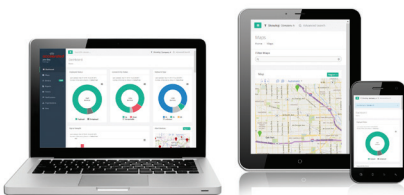

6300 Series LTE Cellular Routers

The 6300 can be remotely located up to 300 feet from your existing router, and unlike remote antennas which use expensive low loss COAX cabling, the 6300 connects via standard ethernet and you will have NO loss in speed or signal strength.

GREAT FOR: BUSINESS CONTINUITY, 4G LTE DATA AS BACK-UP OR PRIMARY CONNECTIVITY!

COMPATIBLE USB

ACCELERATED VIEW

Quick and easy set-up

Make bad connections good and good connections great!

- Quickly locate the best signal strength with the temporary battery pack
- Use the flexible mounting options and supplies to place anywhere
- Connect the 6300 to your router via standard ethernet
- Remote manage all of your connections with Accelerated View™

Cellular traffic is passed via IP from the Cellular Extender back to the router via standard ethernet. Maximize the performance of your cellular connection quickly and easily without the expense to replace existing infrastructure.