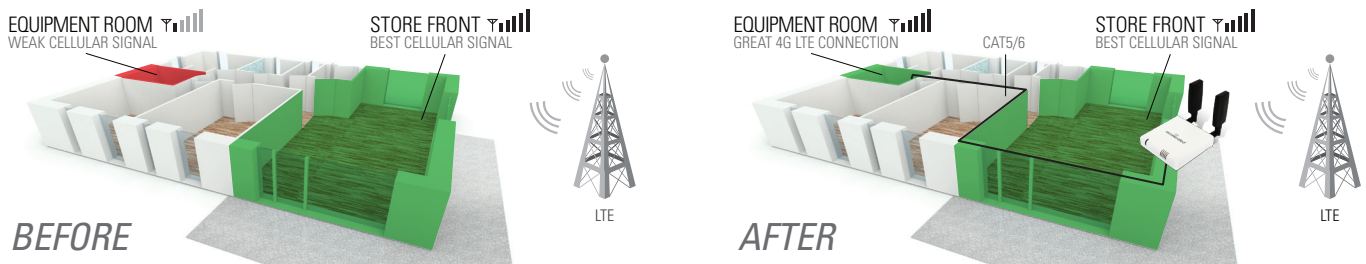

Are you satisfied with the USB Cellular connection on your existing router?

Accelerate your 4G LTE data connection with the 6300 Series LTE Cellular Router!

The Accelerated 6300 Series LTE Cellular Router allows you to relocate your cellular modem away from the equipment room, to the area with the strongest cellular signal. The 6300 is not a “booster” or an “antenna”, rather it captures the best cellular signal by placing the 6300 in the location where the cellular the signal is strongest. This enhances your cellular performance while saving the expense of replacing existing infrastructure. Using the Cellular Router will improve your 4G LTE Data reliability, latency and throughput at all locations.

6300 Series LTE Cellular Routers

The 6300 can be remotely located up to 300 feet from your existing router, and unlike remote antennas which use expensive low loss COAX cabling, the 6300 connects via standard ethernet and you will have NO loss in speed or signal strength.

GREAT FOR: BUSINESS CONTINUITY, 4G LTE DATA AS BACK-UP OR PRIMARY CONNECTIVITY!

COMPATIBLE USB

ACCELERATED VIEW

Quick and easy set-up

Make bad connections good and good connections great!

- Quickly locate the best signal strength with the temporary battery pack
- Use the flexible mounting options and supplies to place anywhere
- Connect the 6300 to your router via standard ethernet
- Remote manage all of your connections with Accelerated View™

Cellular traffic is passed via IP from the Cellular Extender back to the router via standard ethernet. Maximize the performance of your cellular connection quickly and easily without the expense to replace existing infrastructure.