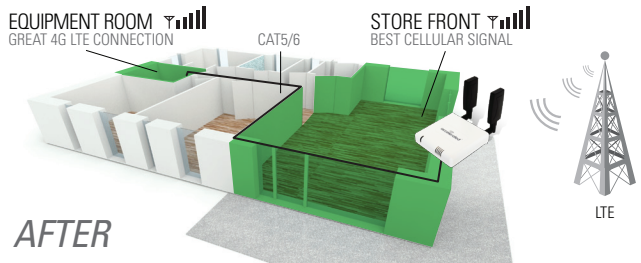

Are you satisfied with the USB Cellular connection on your existing router?

Accelerate your 4G LTE data connection with the 6300 Series LTE Cellular Router!

The Accelerated 6300 Series LTE Cellular Router allows you to relocate your cellular modem away from the equipment room, to the area with the strongest cellular signal. The 6300 is not a “booster” or an “antenna”, rather it captures the best cellular signal by placing the 6300 in the location where the cellular the signal is strongest. This enhances your cellular performance while saving the expense of replacing existing infrastructure. Using the Cellular Router will improve your 4G LTE Data reliability, latency and throughput at all locations.

The 6300 can be remotely located up to 300 feet from your existing router, and unlike remote antennas which use expensive low loss COAX cabling, the 6300 connects via standard ethernet and you will have NO loss in speed or signal strength.