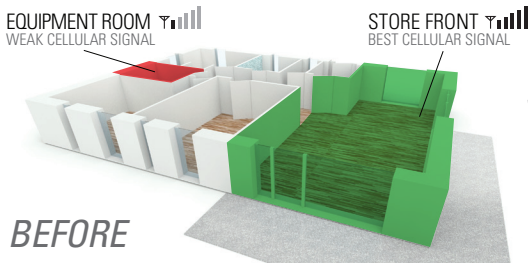

Are you satisfied with the USB Cellular connection on your existing router?

Accelerate your 4G LTE data connection with the 6300 Series LTE Cellular Router!

The Accelerated 6300 Series LTE Cellular Router allows you to relocate your cellular modem away from the equipment room, to the area with the strongest cellular signal. The 6300 is not a “booster” or an “antenna”, rather it captures the best cellular signal by placing the 6300 in the location where the cellular the signal is strongest. This enhances your cellular performance while saving the expense of replacing existing infrastructure. Using the Cellular Router will improve your 4G LTE Data reliability, latency and throughput at all locations.

The 6300 can be remotely located up to 300 feet from your existing router, and unlike remote antennas which use expensive low loss COAX cabling, the 6300 connects via standard ethernet and you will have NO loss in speed or signal strength.