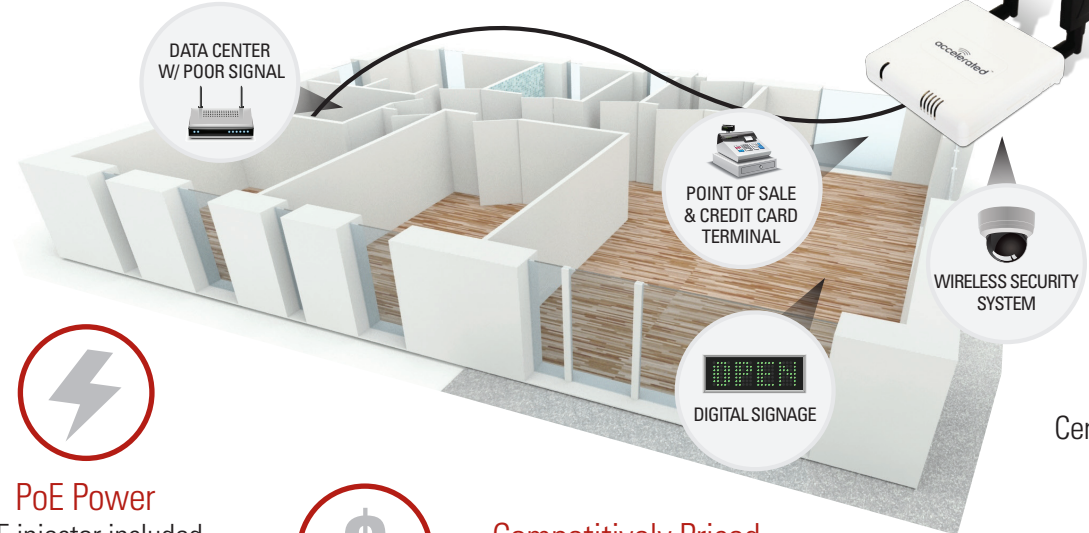

6300-CX LTE Router: Retail Storefront

The Accelerated 6300-CX ensures your (Primary or Fail-Over) 4G LTE Data connection is performing at its best in all of your retail locations. 4G LTE Data connectivity in an equipment room can be challenging due to poor cellular signal. Our solution solves that problem. Simply mount the 6300-CX in the area where your 4G LTE Data connection signal is strongest, then run a simple Ethernet cable back to your data center or equipment room. 4G LTE traffic is passed through via IP without the dB loss that occurs with external antennas. This will result in faster speeds, better connection and improved 4G LTE performance.

Retail Environment:

Connected Devices

- Point of sale
- Back office internet connectivity
- Digital signage
- Credit card terminal
- Security cameras

Temporary Battery Backup

Included battery for site survey to identify optimal signal strength placement

Accelerated ViewTM

Enterprise cloud management suite

Rapid Mounting

Multiple mounting options for drywall, drop ceiling, open ceiling & glass

Easy to Install

Simple setup process & remote management

6300-CX
LTE ROUTER

LTE

PoE Power

PoE injector included

Competitively Priced

Best price for performance

Optimal 4G LTE Data Connections

Certified embedded cellular modem

Complimentary to Existing Infrastructure