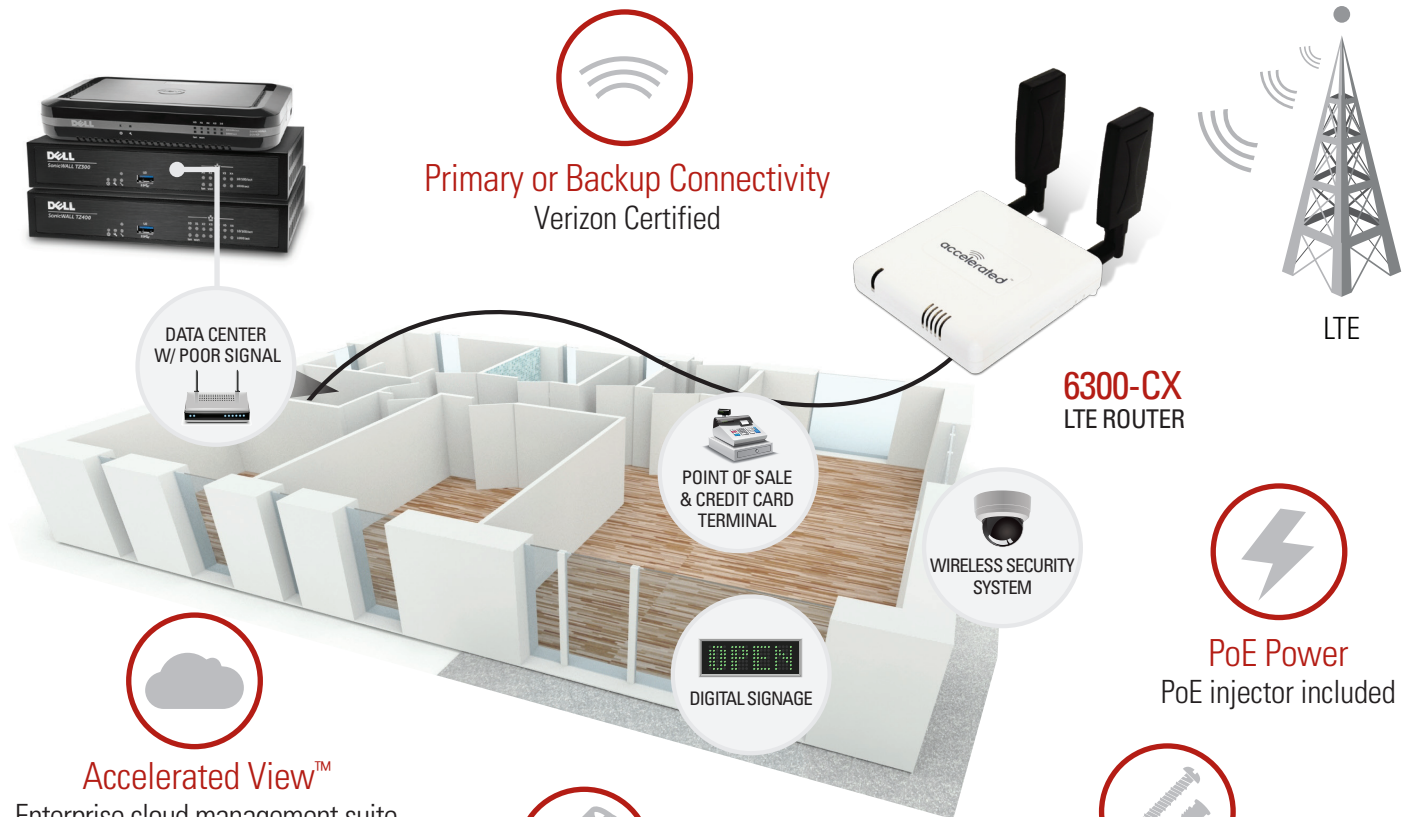

NOW AVAILABLE Certified Embedded LTE

6300-CX LTE Router + SONICWALL™

The 6300-CX is the perfect SonicWALL cellular companion and supports all SonicWALL firewalls and appliances. Its embedded LTE module and high gain antennas easily outperform USB Cell Modems. The 6300-CX's included temporary battery pack can be used for a site survey to find your site's strongest cell signal. Each 6300-CX includes Rapid Mounting accessories to quickly mount and remotely power the 6300-CX.

SonicWALL:

The 6300-CX supports all SonicWALL TZ, NSA, SRA and Email Firewalls/Appliances

Complimentary to Existing Infrastructure

Enterprise-grade embedded LTE that can't be matched by USB modems

Competitively Priced

Best price for performance
May qualify for preferred rate plans not available for US

Accelerated View™

Enterprise cloud management suite

Temporary Battery Pack

Included battery for site survey to identify optimal signal strength placement

Rapid Mounting

Five different Rapid mounting accessories for quick installations

PoE Power

PoE injector included

Primary or Backup Connectivity

Verizon Certified

LTE

6300-CX LTE ROUTER